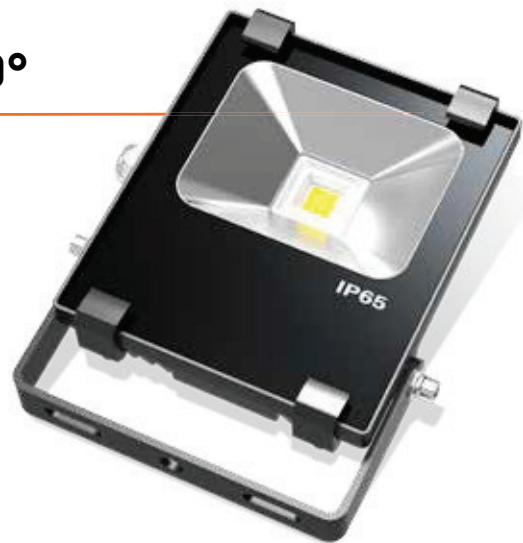

10W FLAT FLOODLIGHT 120°

Property	Value
LED Power	10W
System power	10.5W
Input Voltage	230V
LED	Spotled Epistar Spotled Super Bridgelux
Light Output	800lm /1000lm*
CCT	3200K / 4500K
Life Span	50000h
CRI	> 80
PF	> 0.75
IP Level	IP65
Beam Angle	120°
Casing Color	Black (other colors on request)
Dimmable	No
Dimensions	53x132x159mm
Cable Length	0.8m
Weight	0.6kg
Certificates	CE, ROHS
Warranty	3 years

* from batch B1436

Goniogram

Goniogram for a 120° Fixture

High reliability LED chips by

References:

Model	Description	GTIN / EAN	Price*
BP011PSH912032	3200K 120° Black Epistar	5420061232410	€ 39.00
BB011PSH912045	4500K 120° Black Bridgelux	5420061232441	€ 49.00