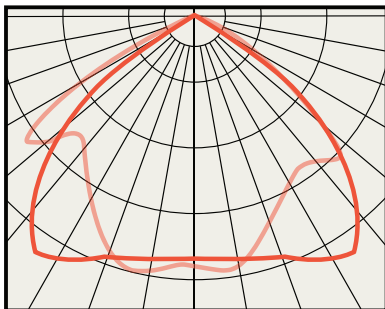

10W FLAT FLOODLIGHT 120°

Property	Value
LED Power	10W
System power	10.5W
Input Voltage	230V
LED	Spotled Epistar Spotled Super Bridgelux
Light Output	800lm /1000lm*
CCT	3200K / 4500K
Life Span	50000h
CRI	> 80
PF	> 0.75
IP Level	IP65
Beam Angle	120°
Casing Color	Black (other colors on request)
Dimmable	No
Dimensions	53x132x159mm
Cable Length	0.8m
Weight	0.6kg
Certificates	CE, ROHS
Warranty	3 years

* from batch B1436

Goniogram

Goniogram for a 120° Fixture