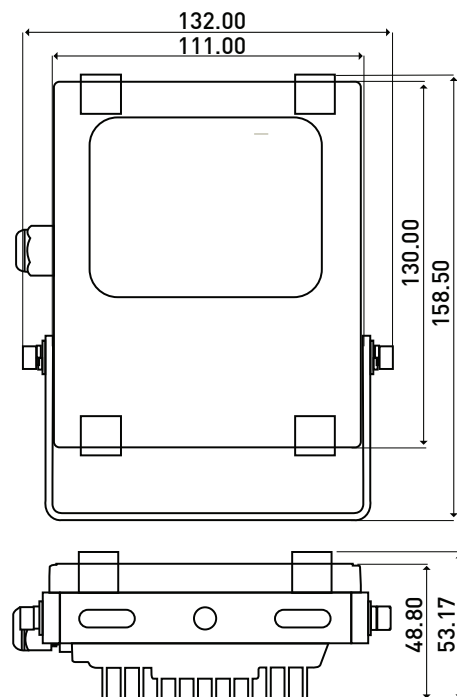

10W FLAT FLOODLIGHT 120°

Property	Value
LED Power	10W
System power	10.5W
Input Voltage	230V
LED	Spotled Epistar Spotled Super Bridgelux
Light Output	800lm /1000lm*
CCT	3200K / 4500K
Life Span	50000h
CRI	> 80
PF	> 0.75
IP Level	IP65
Beam Angle	120°
Casing Color	Black (other colors on request)
Dimmable	No
Dimensions	53x132x159mm
Cable Length	0.8m
Weight	0.6kg
Certificates	CE, ROHS
Warranty	3 years

* from batch B1436

Goniogram

Goniogram for a 120° Fixture

High reliability LED chips by

References:

Model	Description	GTIN / EAN	Price*
BP011PSH912032	3200K 120° Black Epistar	5420061232410	€ 39.00
BB011PSH912045	4500K 120° Black Bridgelux	5420061232441	€ 49.00