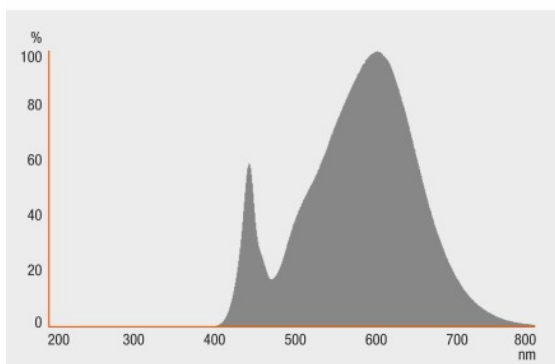

Light Distribution

Spectral power distribution

Guarantee

Logistical Data

Product code	Product description	Packaging unit (Pieces/Unit)	Dimensions (length x width x height)	Volume	Gross weight
4052899911451	PARATHOM CL P 40 ADV 6 W/827 E14 CS	Shipping carton box 10	231 mm x 97 mm x 110 mm	2.46 dm³	777.00 g

---

The mentioned product code describes the smallest quantity unit which can be ordered. One shipping unit can contain one or more single products. When placing an order, for the quantity please enter single or multiples of a shipping unit.