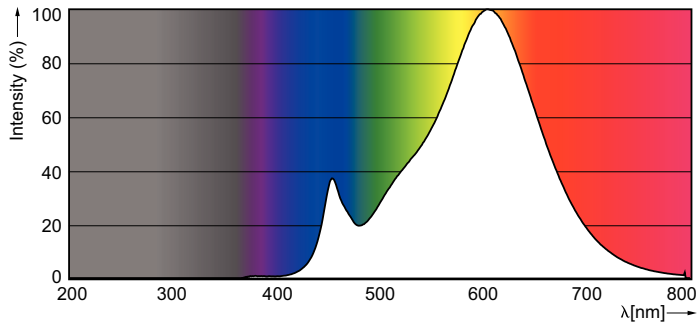

Photometric data

Classic LEDspotMV 50W GU10 827 36D

Classic LEDspotMV 50W GU10 827 36D