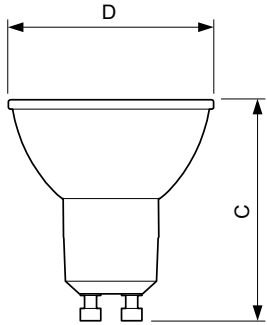

Product data

General Information	
Cap-Base	GU10 [GU10]
Nominal Lifetime (Nom)	15000 h
Switching Cycle	50000X
Technical Type	5-50W
Light Technical	
Color Code	827 [CCT of 2700K]
Beam Angle (Nom)	36 °
Luminous Flux (Nom)	350 lm
Luminous Flux (Rated) (Nom)	350 lm
Luminous Intensity (Nom)	710 cd
Color Designation	Warm White (WW)
Rated Beam Angle	36 °
Correlated Color Temperature (Nom)	2700 K
Luminous Efficacy (rated) (Nom)	70.00 lm/W
Color Consistency	<6
Color Rendering Index (Nom)	80
LLMF At End Of Nominal Lifetime (Nom)	70 %
Luminous Flux in 90° Cone (Rated)	350 lm
Operating and Electrical	
Input Frequency	50 to 60 Hz

Dimensional drawing

GU10 230V 5-50W 350lm 36D 2700K GU10 D

Product	D	C
CorePro LEDspot 5-50W GU10 827 36D DIM	50 mm	54 mm

Photometric data

Classic LEDspotMV 50W GU10 827 36D

Classic LEDspotMV 50W GU10 827 36D