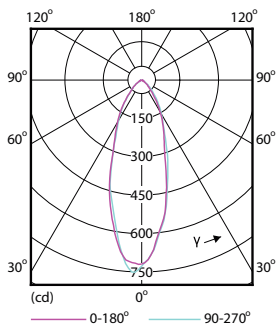

Product data

General Information	
Cap-Base	GU10 [GU10]
Nominal Lifetime (Nom)	15000 h
Switching Cycle	50000X
Technical Type	5-50W
Light Technical	
Color Code	827 [CCT of 2700K]
Beam Angle (Nom)	36 °
Luminous Flux (Nom)	350 lm
Luminous Flux (Rated) (Nom)	350 lm
Luminous Intensity (Nom)	710 cd
Color Designation	Warm White (WW)
Rated Beam Angle	36 °
Correlated Color Temperature (Nom)	2700 K
Luminous Efficacy (rated) (Nom)	70.00 lm/W
Color Consistency	<6
Color Rendering Index (Nom)	80
LLMF At End Of Nominal Lifetime (Nom)	70 %
Luminous Flux in 90° Cone (Rated)	350 lm
Operating and Electrical	
Input Frequency	50 to 60 Hz

CorePro LEDspot MV

Order code	929001364102
Numerator - Quantity Per Pack	1
Numerator - Packs per outer box	10
Material Nr. (12NC)	929001364102

Net Weight (Piece)	0.038 kg
--------------------	----------

Dimensional drawing

GU10 230V 5-50W 350lm 36D 2700K GU10 D

Product	D	C
CorePro LEDspot 5-50W GU10 827 36D DIM	50 mm	54 mm

Photometric data

Classic LEDspotMV 50W GU10 827 36D

Classic LEDspotMV 50W GU10 827 36D