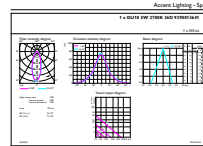

Photometric data

Classic LEDspotMV 50W GU10 827 36D

Classic LEDspotMV 50W GU10 827 36D