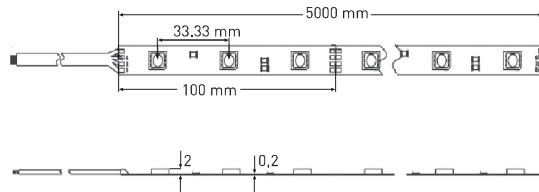

FLEXIBLE LED STRIP NON WATERPROOF 30 LED 5050/M 6W/M

Property	Value
Power	30W/5m *
Power max	36W/5m
Voltage	12VDC
LED Type	5050
Angle	120°
Dimensions	5000x12x3mm
Light Output	2400lm/5m *
Protection	IP20
double side tape	yes

* One reel powered on one side

*BRUTO WITHOUT VAT/PIECE